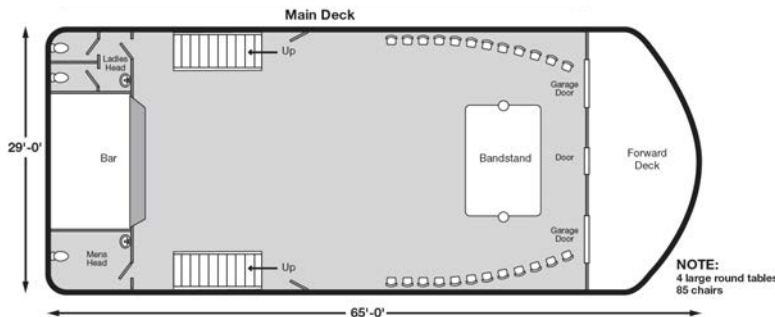

Recommended Event Capacities

Casual Events and Gatherings: Up to 225 guests during warm weather months and 100 in cool weather

Buffet: 150 guests using both decks

(No galley; room temperature food service only; additional rentals required.)