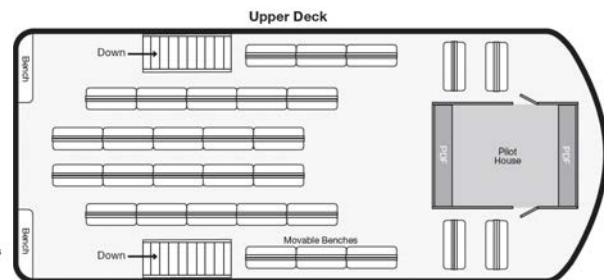

Recommended Event Capacities

Casual Events and Gatherings: Up to 225 guests during warm weather months and 100 in cool weather

Buffet: 150 guests using both decks

(No galley; room temperature food service only; additional rentals required.)